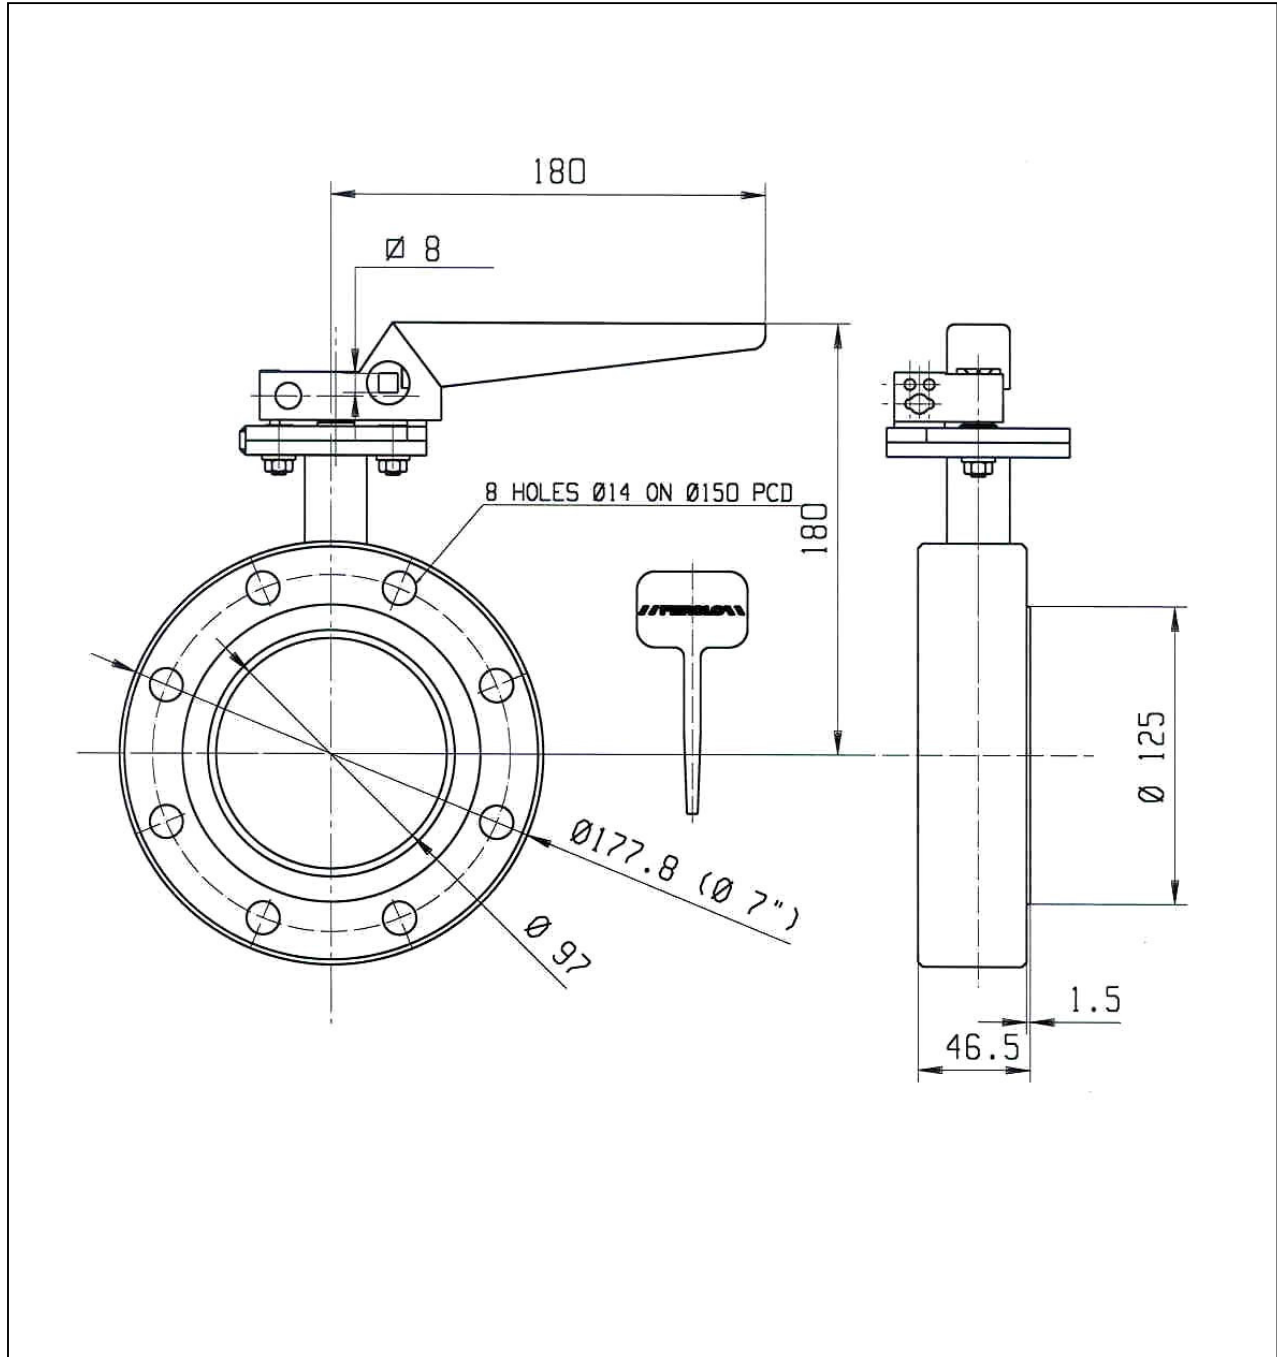

"CHEMFLY"™ 4" flanged butterfly valve type L

Installation sheet

"CHEMFLY"™
flanged butterfly valve