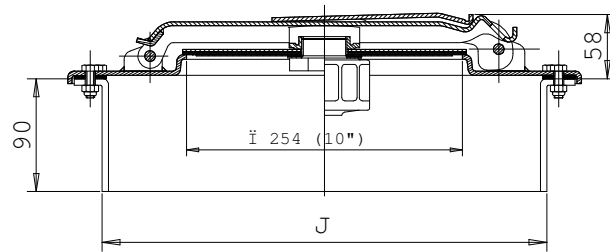

Bolted manlid "MANOL"™

Installation sheet

MODEL / MODELE	R	J
16" Round / Rond	473	411
20" Round / Rond	575	460
	R	J
Oval / Ovale	359	413

Bolted manlid "MANOL"™