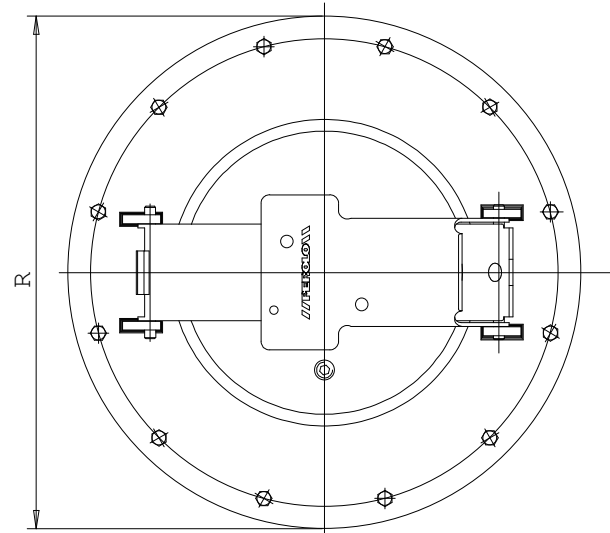

Bolted manlid "MANOL"™

Installation sheet

MODEL / MODELE	R	J
16" Round / Rond	473	411
20" Round / Rond	575	460
	R	J
Oval / Ovale	359	413

Bolted manlid "MANOL"™