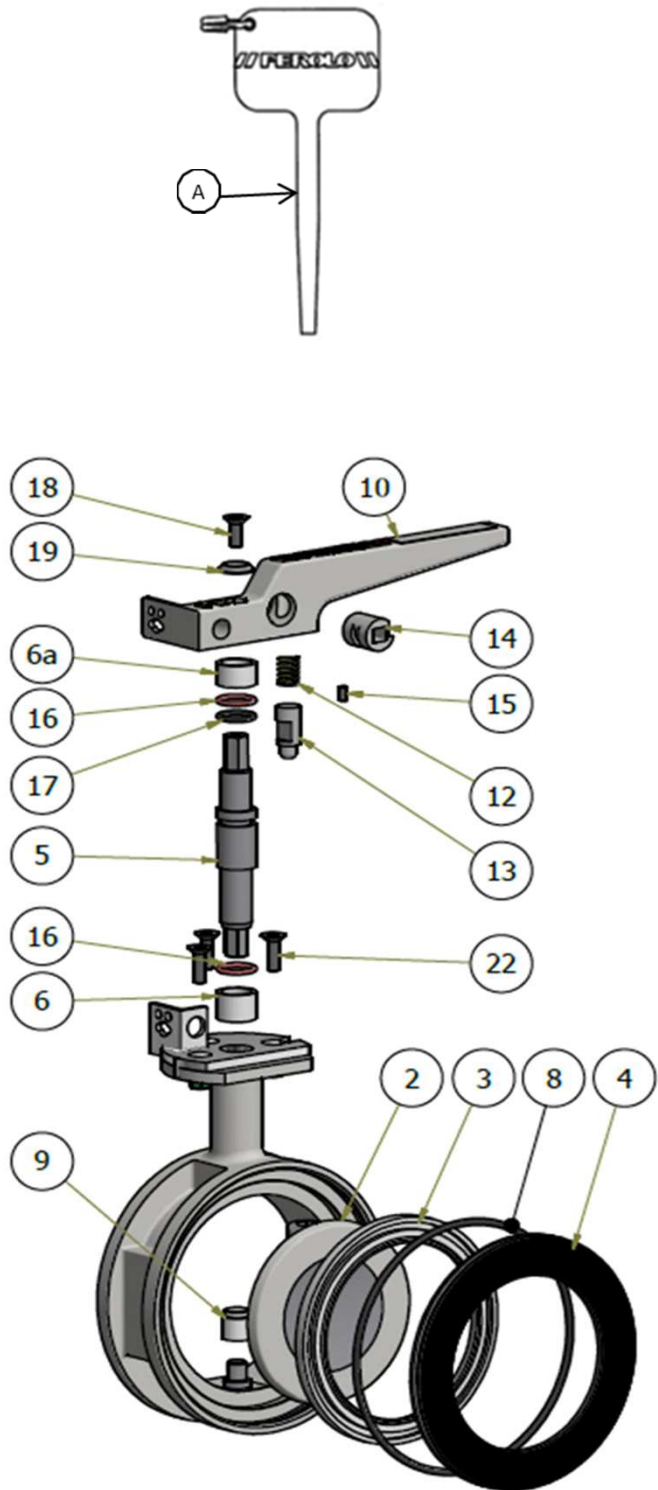

MAINTENANCE

ITEM	QTY	DESIGNATION	PART N°
Handle kit			
18	1	Screw M6-16, Stainless steel	17 12 01 90 00
10	1	Handle, Stainless steel	
19	1	Washer	
12	1	Spring, Stainless steel	
13	1	Handle spindle, Stainless steel	
14	1	Center boss, Stainless steel	
15	1	M4-8 screw	
Spindle Seals kit			
18	1	Screw M6-16, Stainless steel	17 12 01 91 00
19	1	Washer	
22	3	Screws M6-20, Stainless steel	
	3	Washers, Stainless steel	
	3	Nuts, Stainless steel	
6	2	Spindle bush, PTFE & glass 25%	
17	1	O'ring, Viton	
16	2	O'ring, PTFE & silicon	
9	1	Closure plate bush, PTFE & glass 25%	
Spindle			
5	1	Spindle (stainless steel)	12 85 57 97 00
Closure plate seal kit			
3	1	Closure plate seal, PTFE	12 85 57 94 00
Closure plate kit			
2	1	Closure plate bush, PTFE & glass 25%	12 85 57 93 00
9	1	Closure plate, Stainless steel	
Clamping ring kit			
8	1	O'Ring, nitril	12 85 57 95 00
4	1	Clamping ring, Stainless steel	
Handle Locking Key			
A	1	Key	17 12 01 30 00

BUTTERFLY VALVE