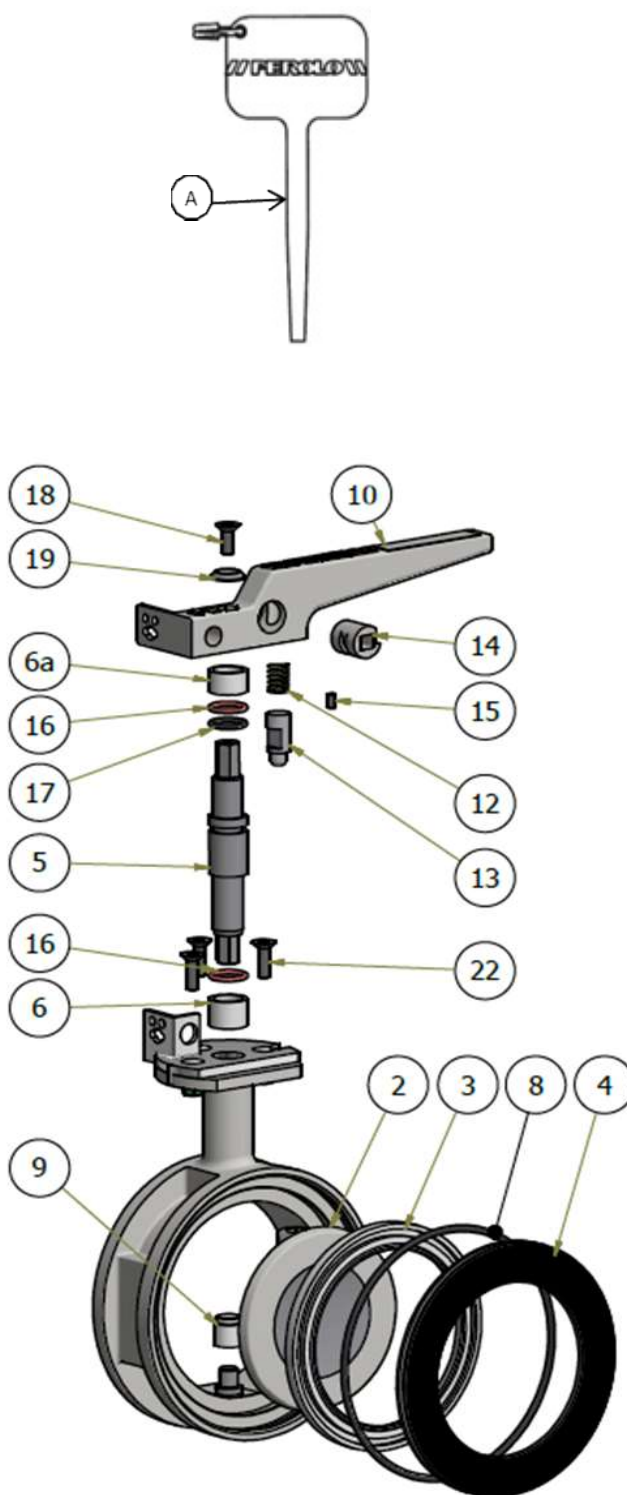

MAINTENANCE

ITEM	QTY	DESIGNATION	PART N°
Handle kit			
18	1	Screw M6-16, Stainless steel	17 12 01 90 00
10	1	Handle, Stainless steel	
19	1	Washer	
12	1	Spring, Stainless steel	
13	1	Handle spindle, Stainless steel	
14	1	Center boss, Stainless steel	
15	1	M4-8 screw	
Spindle Seals kit			
18	1	Screw M6-16, Stainless steel	17 12 01 91 00
19	1	Washer	
22	3	Screws M6-20, Stainless steel	
	3	Washers, Stainless steel	
	3	Nuts, Stainless steel	
6a	1	Spindle bush, PTFE & glass 25%	
6	1	Spindle bush, PTFE & glass 25%	
17	1	O'ring, Viton	
16	2	O'ring, PTFE & silicon	
9	1	Closure plate bush, PTFE & glass 25%	
Spindle			
5	1	Spindle (stainless steel)	12 85 57 97 00
Closure plate seal kit			
3	1	Closure plate seal, PTFE	12 85 57 94 00
Closure plate kit			
9	1	Closure plate bush, PTFE & glass 25%	12 85 57 93 00
2	1	Closure plate, Stainless steel	
Clamping ring kit			
8	1	O'Ring, nitril	12 85 57 95 00
4	1	Clamping ring, Stainless steel	
Handle Locking Key			
A	1	Key	17 12 01 30 00

BUTTERFLY VALVE